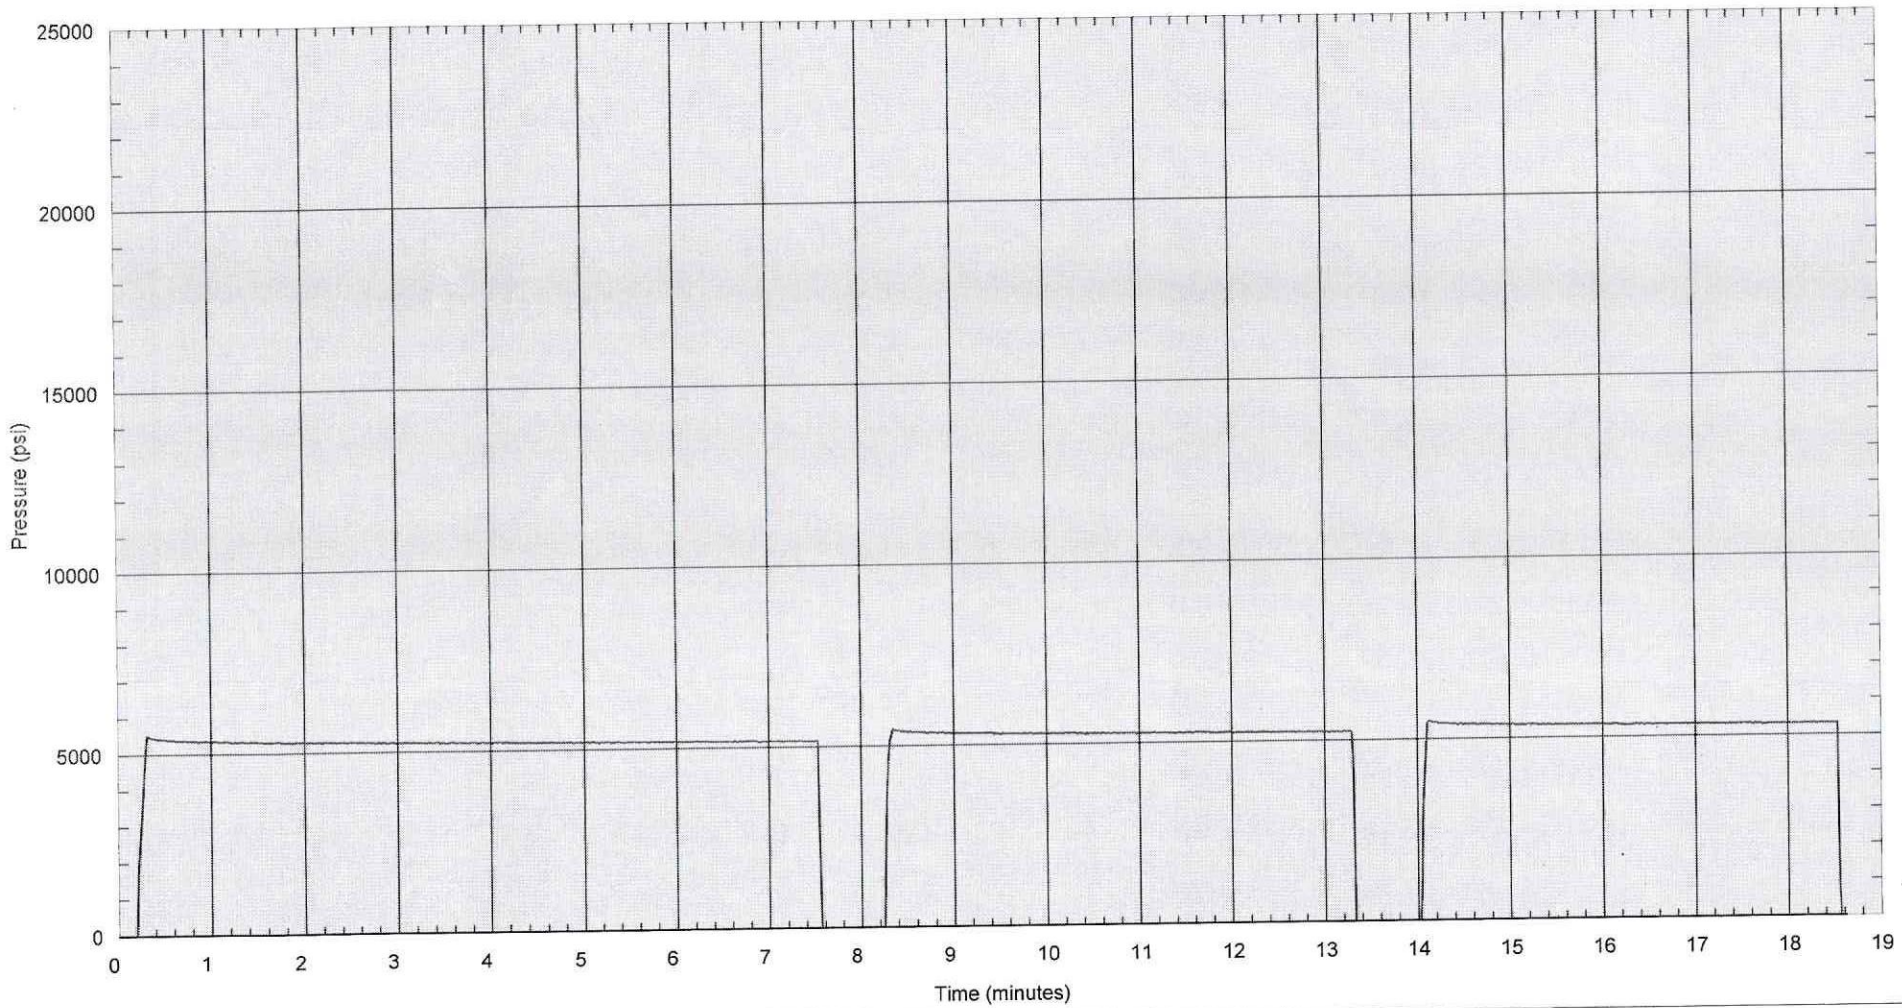

Caliber Energy Systems
2 9/16" WKM Threaded Gate Valve
S/N: VRS-1312

Date: May 29, 2024 03:48:46 PM
Work Order #: 103851
Tested By: Keith Mclsaac