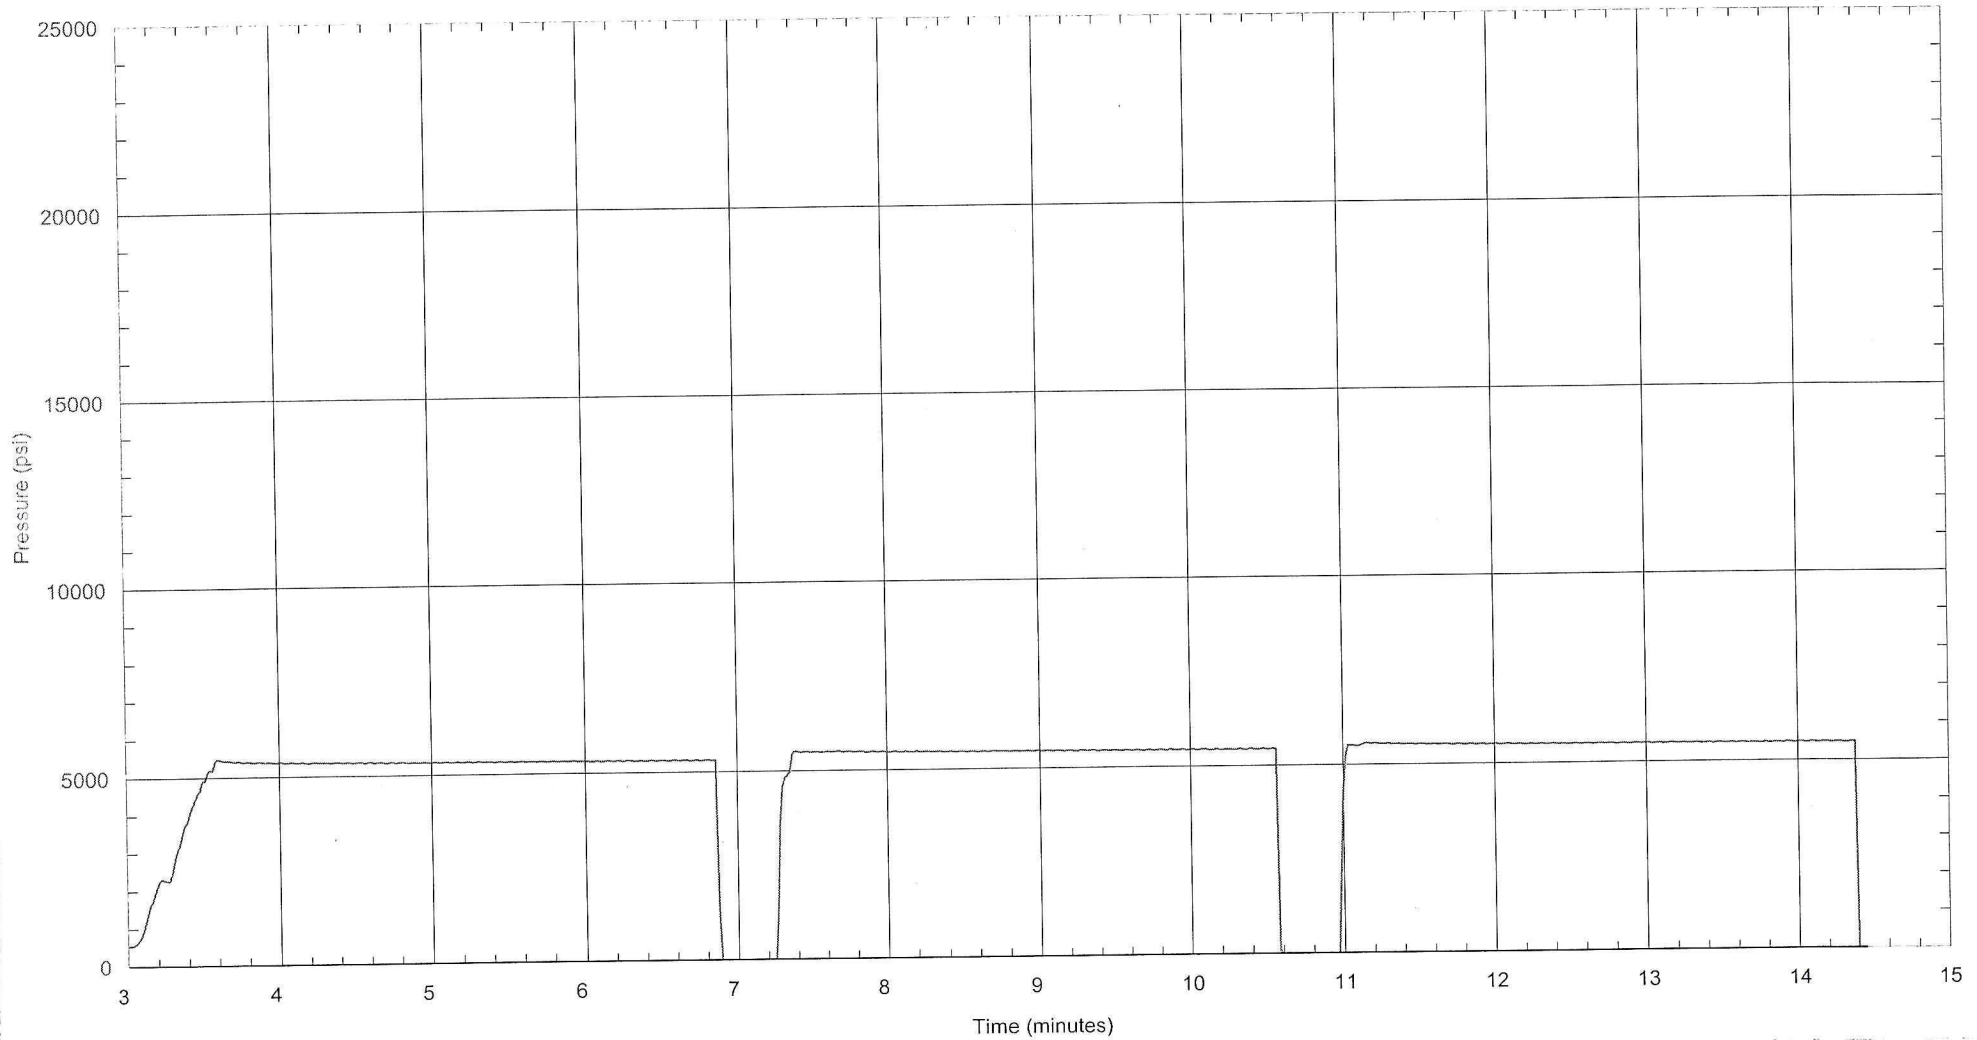

## Caliber Energy Systems 2 9/16 Barton Threaded Gate Valve S/N: VRS-1306

Date: May 04, 2023 10:38:42 AM  
Work Order #: 102241  
Tested By: AJ Salvatierra