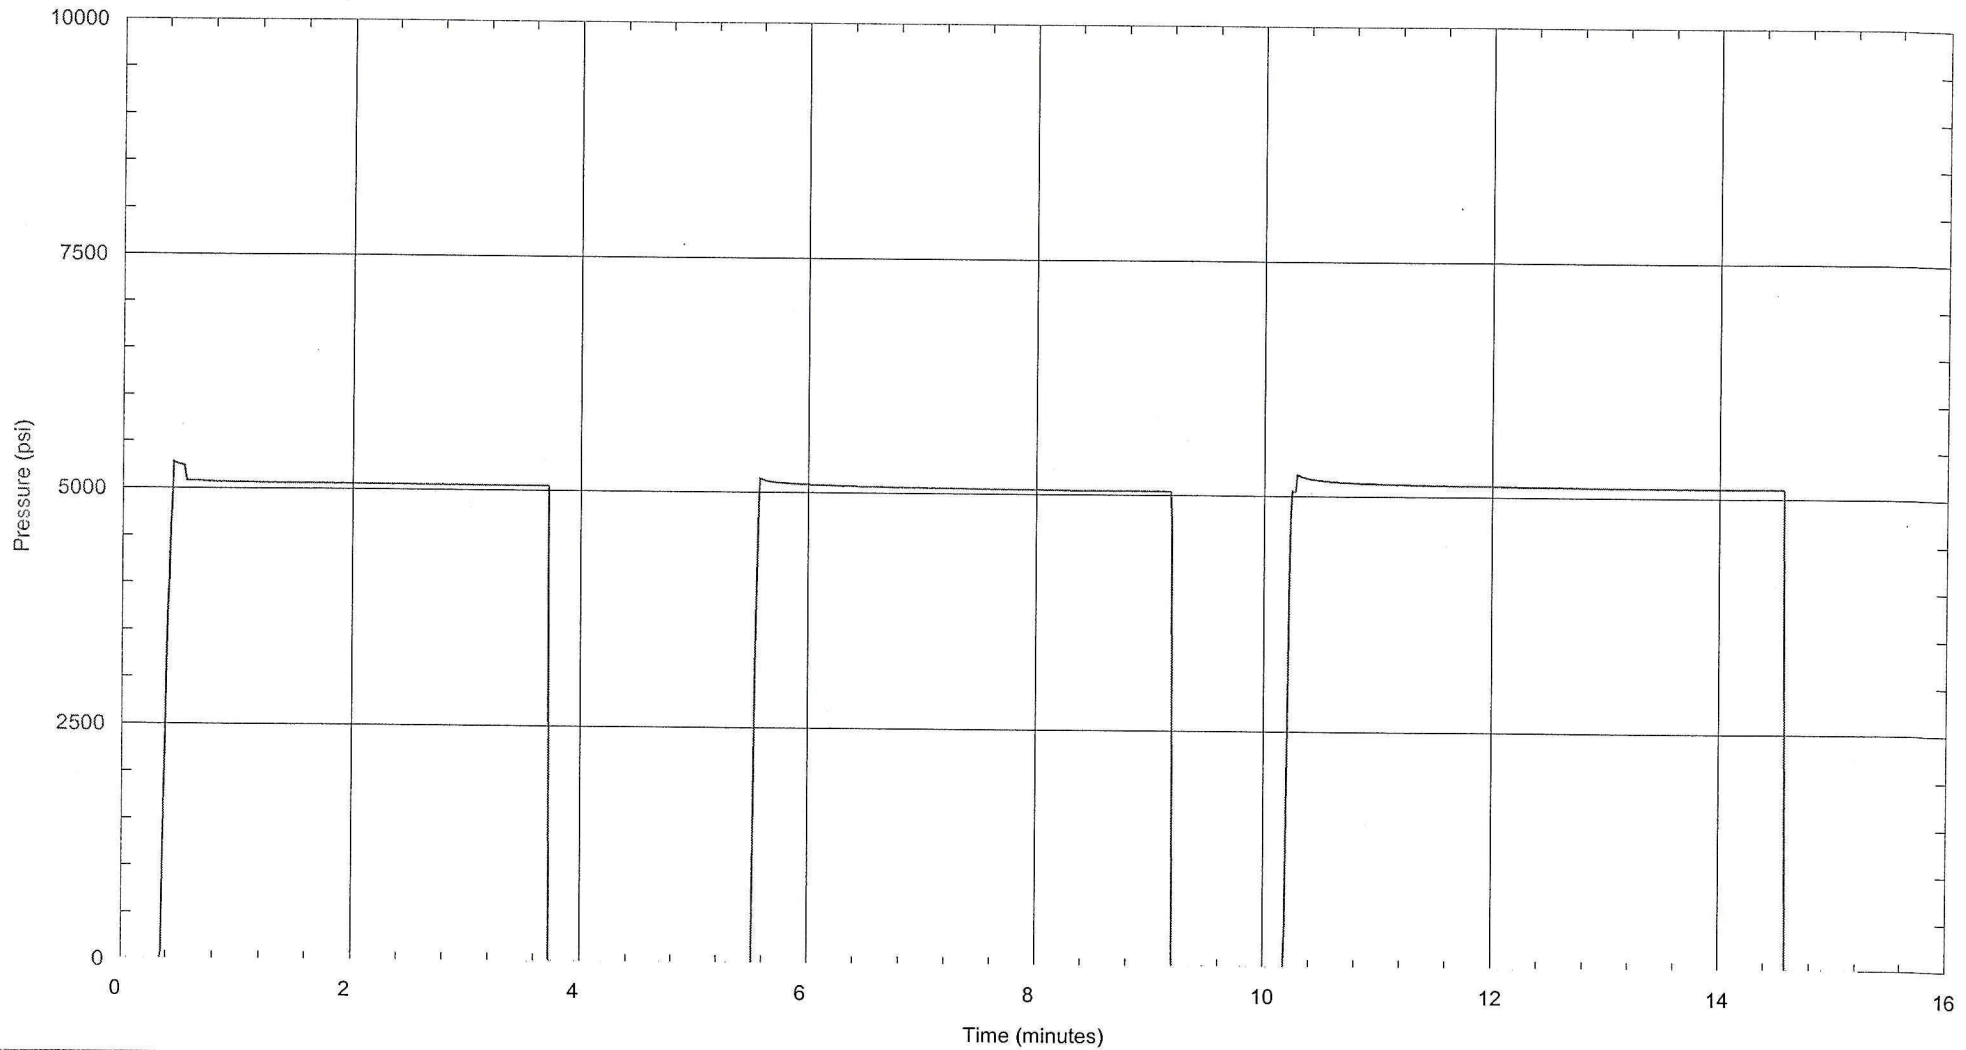

# D-VALVES

LTD

— since 1988 —

Caliber Energy Systems  
2 9/16" Barton Threaded Gate Valve  
S/N VRS-1312

Date: March 25, 2022 08:23:04 AM  
Work Order #: 100654  
Tested By: Mark Cummings