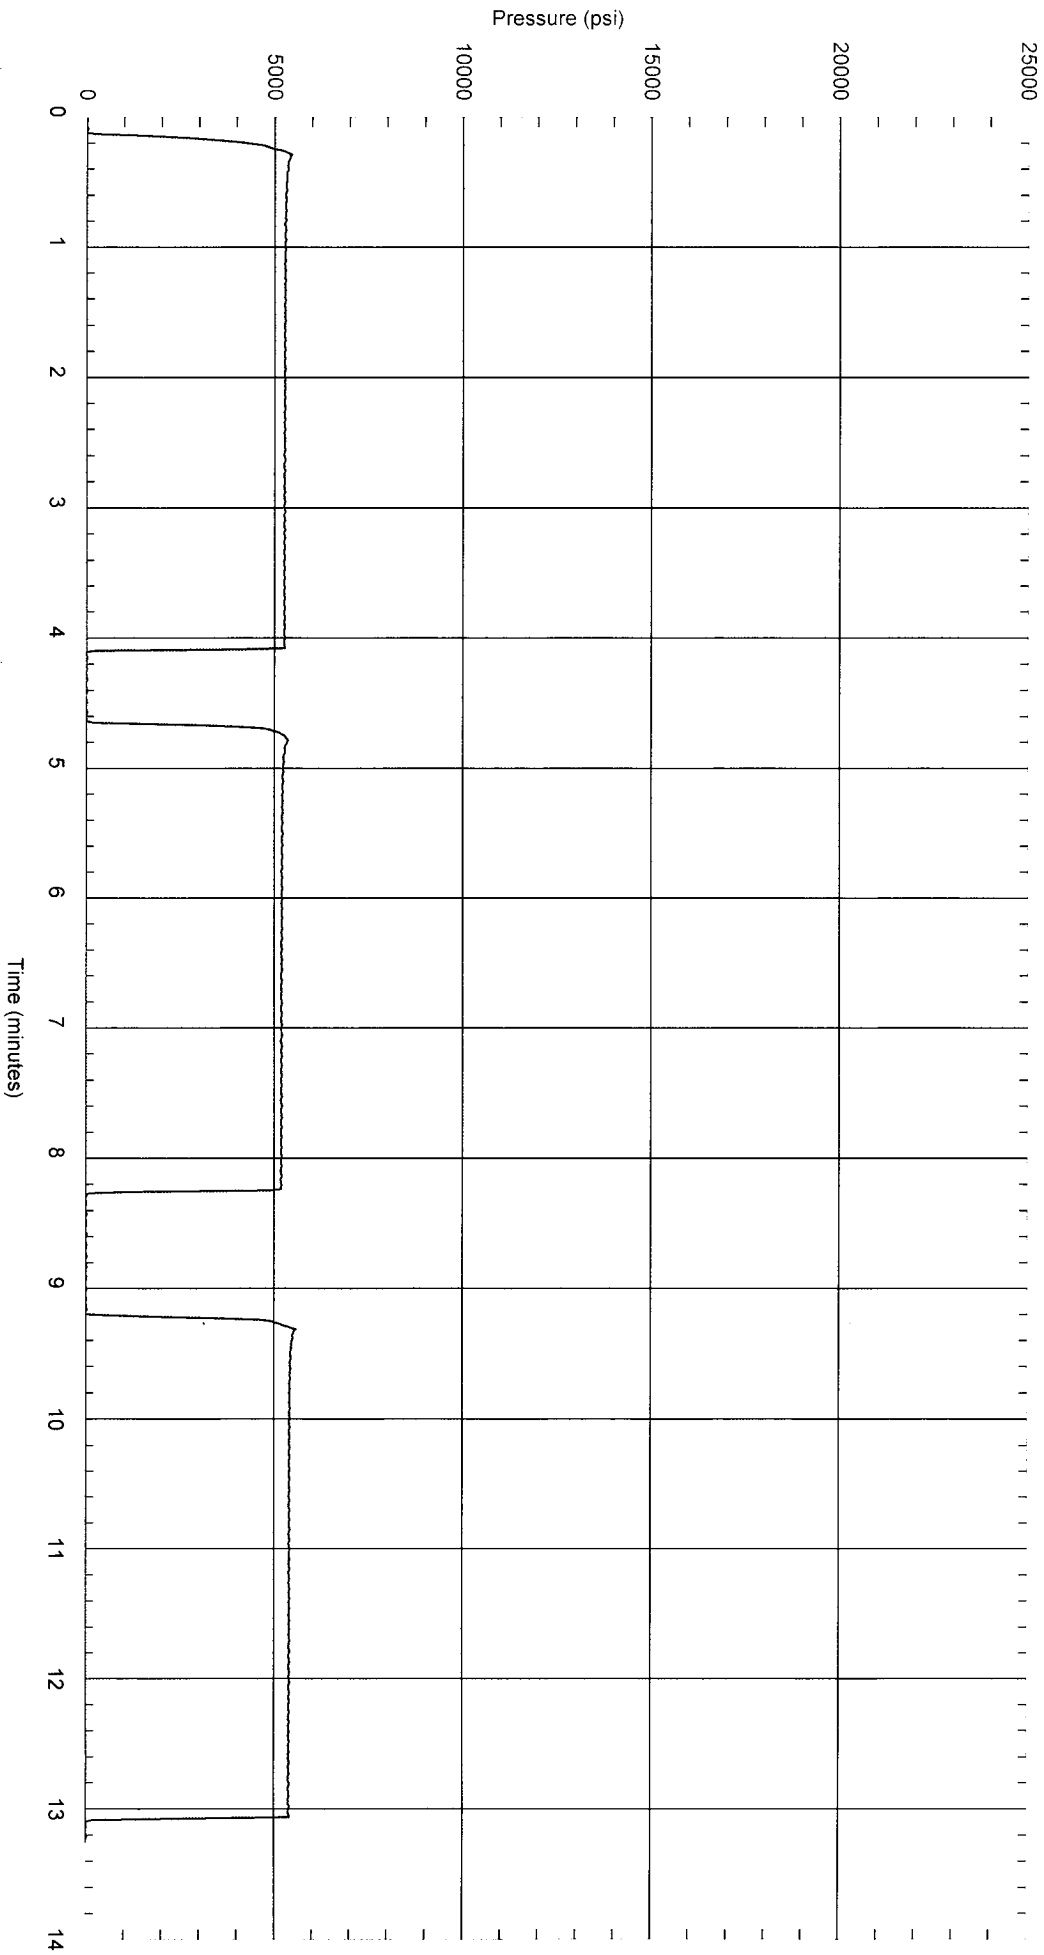

== since 1988 ==

Caliber Energy Systems
2 9/16" Barton Threaded Gate Valve
SN: CER-0414

Order #: 95463
October 01, 2018 02:43:41 PM
Requested By: Dexter Spicer